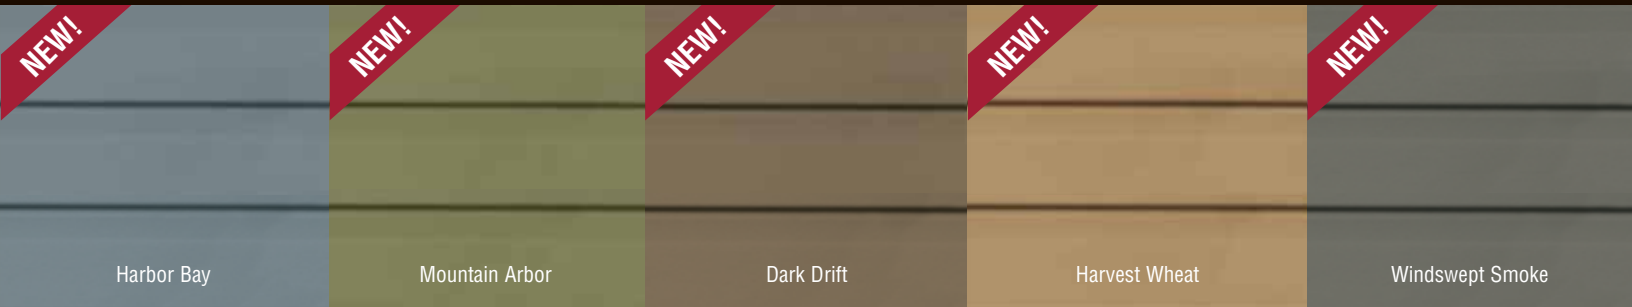

CONCORD®
Quality Vinyl Siding

THE POWER OF COLOR HAS ARRIVED

BEAUTIFUL NEW COLORS WITH EVERYDAY AFFORDABILITY.

INTRODUCING
5
NEW
COLORS!

House shown in Windswept Smoke.

CONCORD®
Quality Vinyl Siding

GORGEOUS AND AFFORDABLE

REFRESHING COLORS THAT CAN CHANGE EVERYTHING

Harbor Bay

Mountain Arbor

Dark Drift

Harvest Wheat

Windswept Smoke

MORE COLOR. MORE WOW!

From traditional and modern to rustic and playful, color sets the stage for a beautifully pulled-together home design that truly stands apart. Fuel your creative inspirations with five exciting new premium colors in Concord vinyl siding. This popular siding features five profiles,[†] two textures and a palette of rich colors that's certain to meet your every need.

- .042" panel thickness (nominal)
- Light roughsawn or brushed texture
- Rolled nail hem for increased rigidity
- Available in Double 4" Clapboard, Double 4" Dutch Lap, Double 5" Clapboard, Double 5" Dutch Lap and Triple 3" Clapboard
- Available in 20 attractive colors, now including new premium hues in Harbor Bay, Mountain Arbor, Dark Drift, Harvest Wheat and Windswept Smoke

COLOR PALETTE

*Available in Double 4" Clapboard and Double 4" Dutch Lap only.

Stay-True Color Technology Concord's deeper, richer colors not only offer expanded design choices with striking visual appeal, they also deliver a superb finish, thanks to our ChromaTrue® colorfast technology. Each luxurious color is remarkably fade-resistant, beautiful and resilient. **ChromaTrue®**