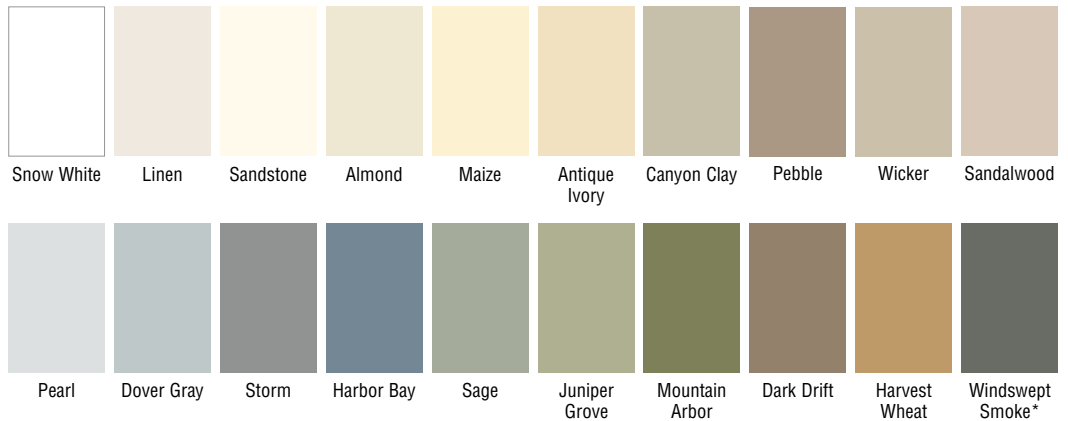

CONCORD®
Quality Vinyl Siding

THE POWER OF COLOR HAS ARRIVED

BEAUTIFUL NEW COLORS WITH EVERYDAY AFFORDABILITY.

INTRODUCING
5
NEW
COLORS!

House shown in Windswept Smoke.

CONCORD®
Quality Vinyl Siding

GORGEOUS AND AFFORDABLE

REFRESHING COLORS THAT CAN CHANGE EVERYTHING

Harbor Bay

Mountain Arbor

Dark Drift

Harvest Wheat

Windswept Smoke

MORE COLOR. MORE WOW!

From traditional and modern to rustic and playful, color sets the stage for a beautifully pulled-together home design that truly stands apart. Fuel your creative inspirations with five exciting new premium colors in Concord vinyl siding. This popular siding features five profiles,[†] two textures and a palette of rich colors that's certain to meet your every need.

- .042" panel thickness (nominal)
- Light roughsawn or brushed texture
- Rolled nail hem for increased rigidity
- Available in Double 4" Clapboard, Double 4" Dutch Lap, Double 5" Clapboard, Double 5" Dutch Lap and Triple 3" Clapboard
- Available in 20 attractive colors, now including new premium hues in Harbor Bay, Mountain Arbor, Dark Drift, Harvest Wheat and Windswept Smoke

COLOR PALETTE

*Available in Double 4" Clapboard and Double 4" Dutch Lap only.

Stay-True Color Technology Concord's deeper, richer colors not only offer expanded design choices with striking visual appeal, they also deliver a superb finish, thanks to our ChromaTrue® colorfast technology. Each luxurious color is remarkably fade-resistant, beautiful and resilient. **ChromaTrue®**